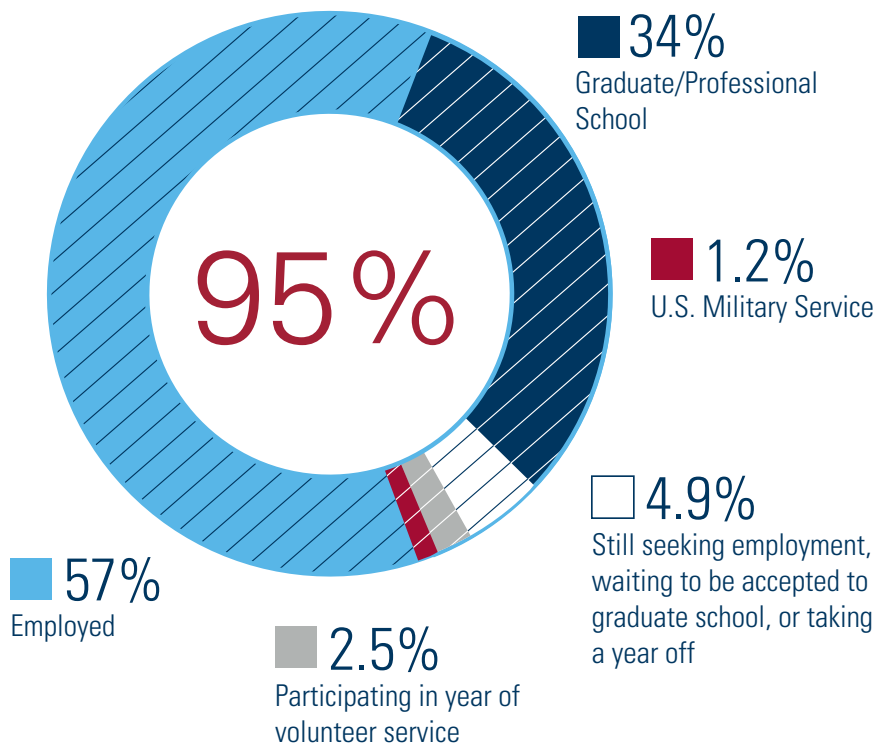

PRESBYTERIAN
COLLEGE

FIRST DESTINATION REPORT FOR CLASS OF 2018

UNDERGRADUATE OUTCOMES SUMMARY

Overall, 95% of the class of 2018 achieved employment, entered graduate school, participated in service opportunities, or entered the U.S. military.