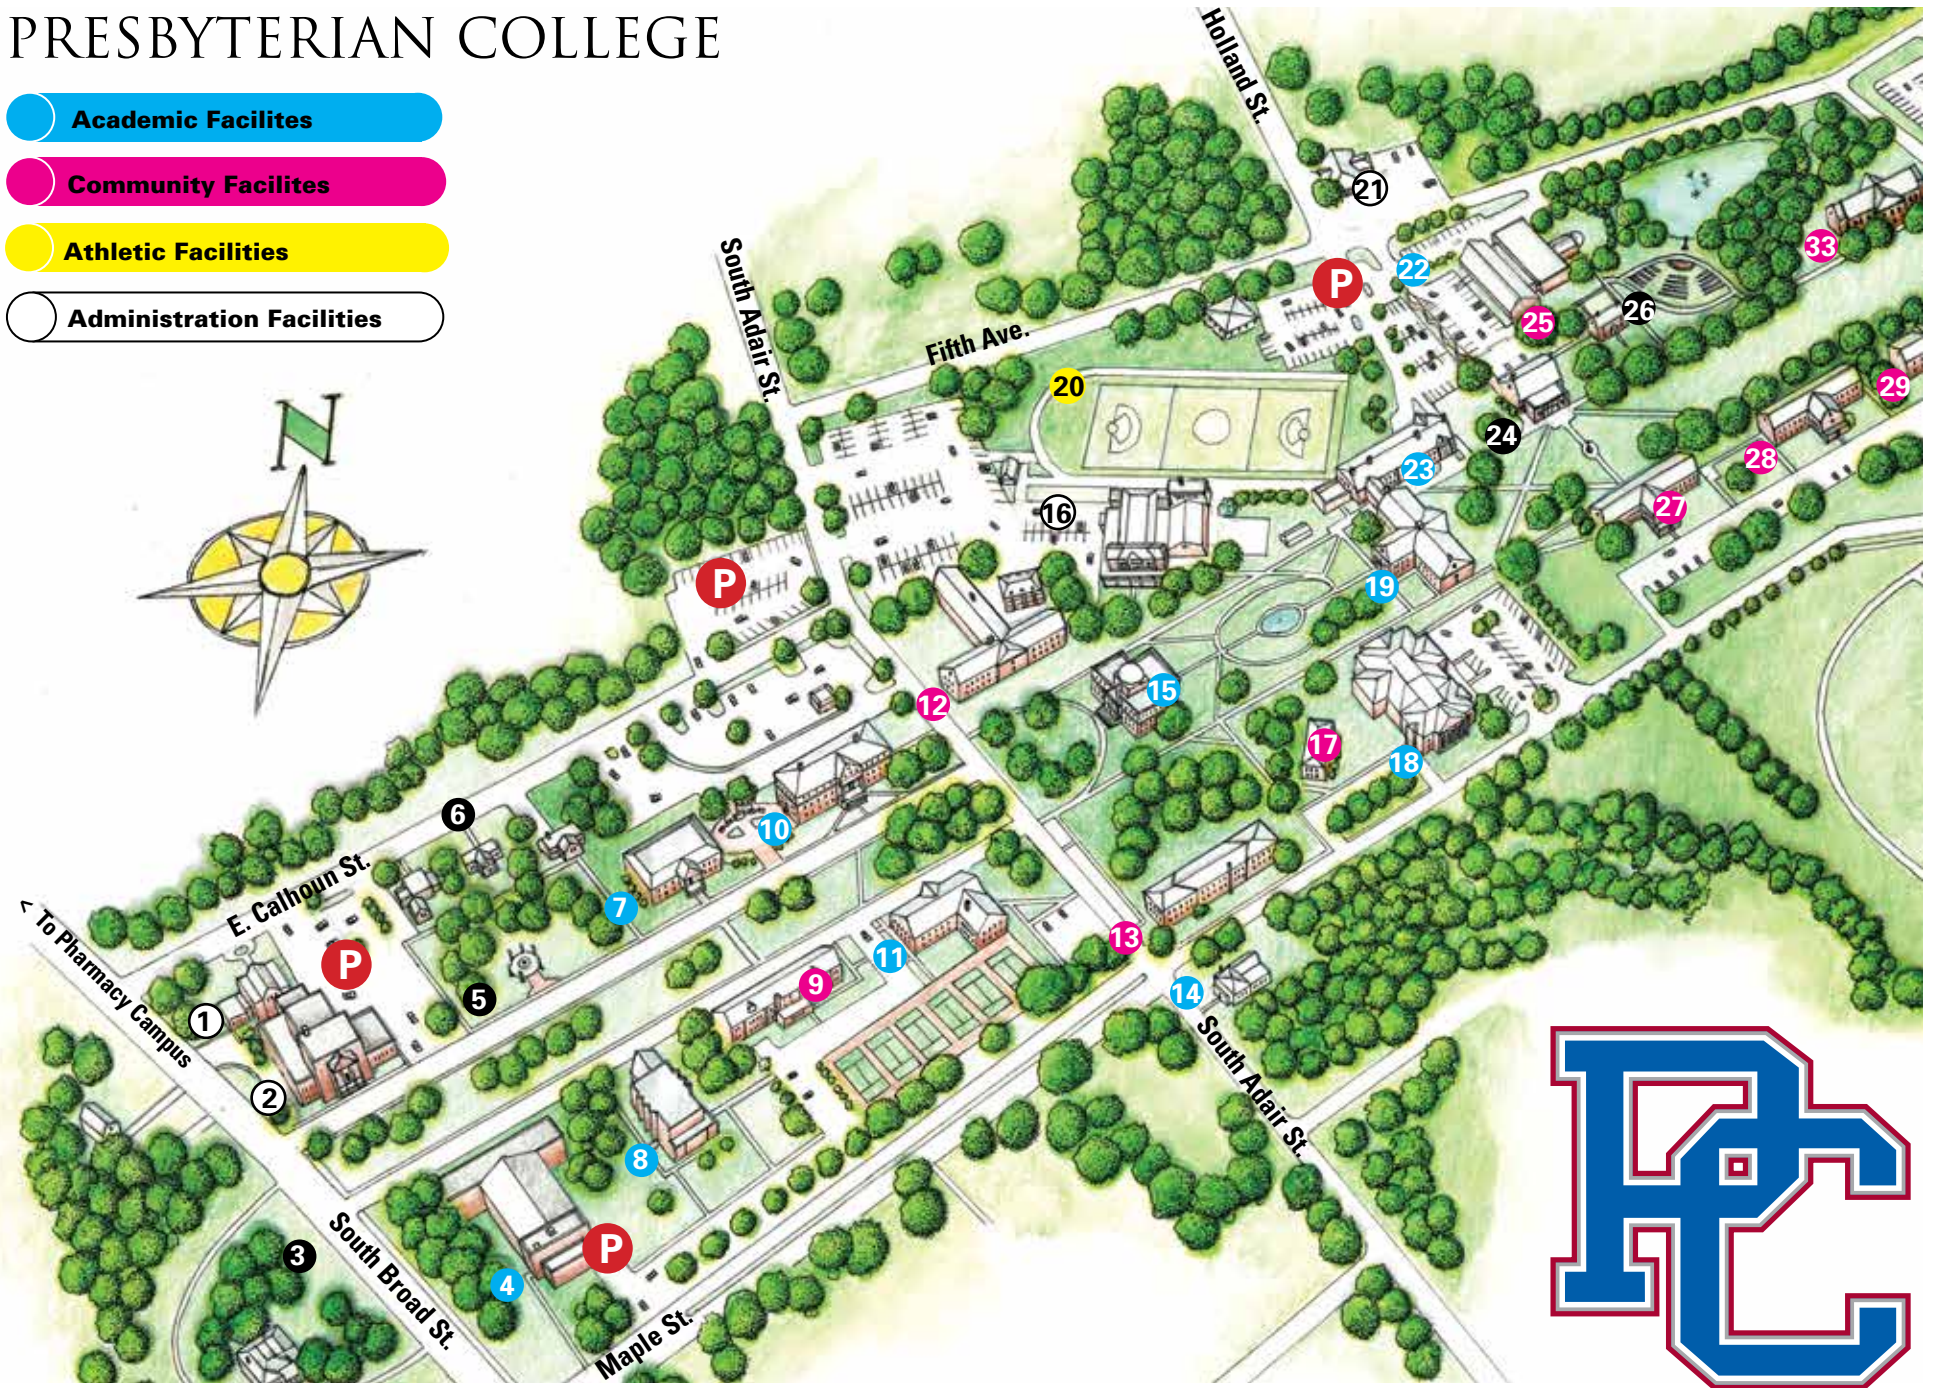

PRESBYTERIAN COLLEGE

- Academic Facilities
- Community Facilities
- Athletic Facilities
- Administration Facilities